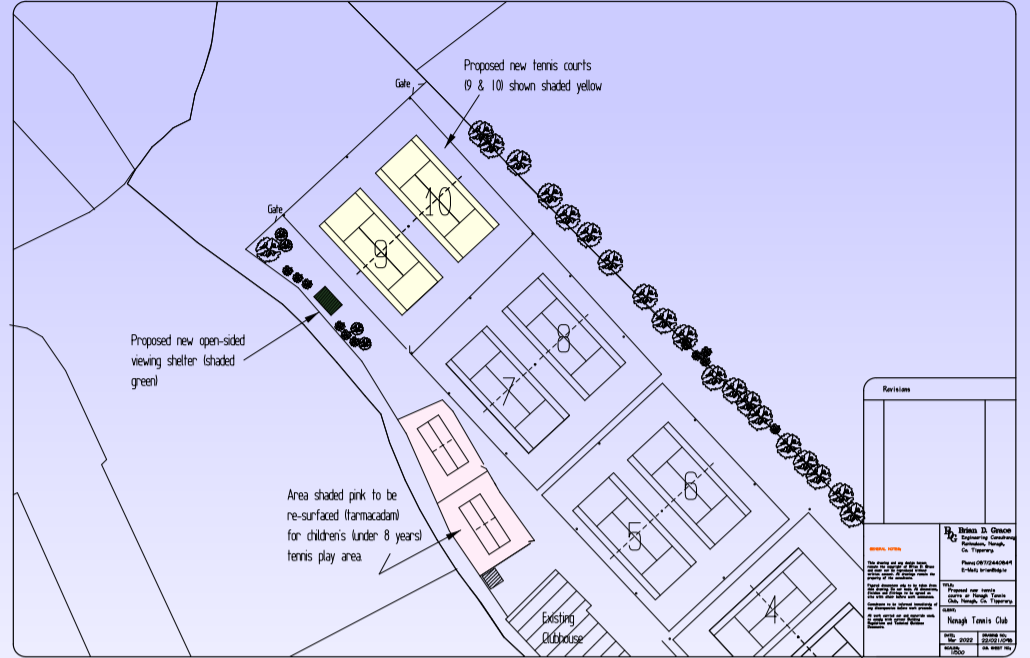

NenaghLTC

NEW COURTS AT NENAGH LTC

Project Information

- The surface for Courts 9 and 10 will be Artificial Clay and floodlit for night-time use
- Courts 9 and 10 will serve as dual courts used by juniors by day and adults by night. They will have additional lines marked as orange junior courts but are the standard size for adults double courts
- A covered viewing area will be constructed at the clubhouse side of courts 9 and 10
- The access pathway will have updated lighting for safe access
- The area where the current ball wall is located will have a new layer of tarmacadam and will be extended to fit two red children's courts – this is partially funded by the €5,000 donation which we received from the family of the late Gerry McCrudden (former club member)